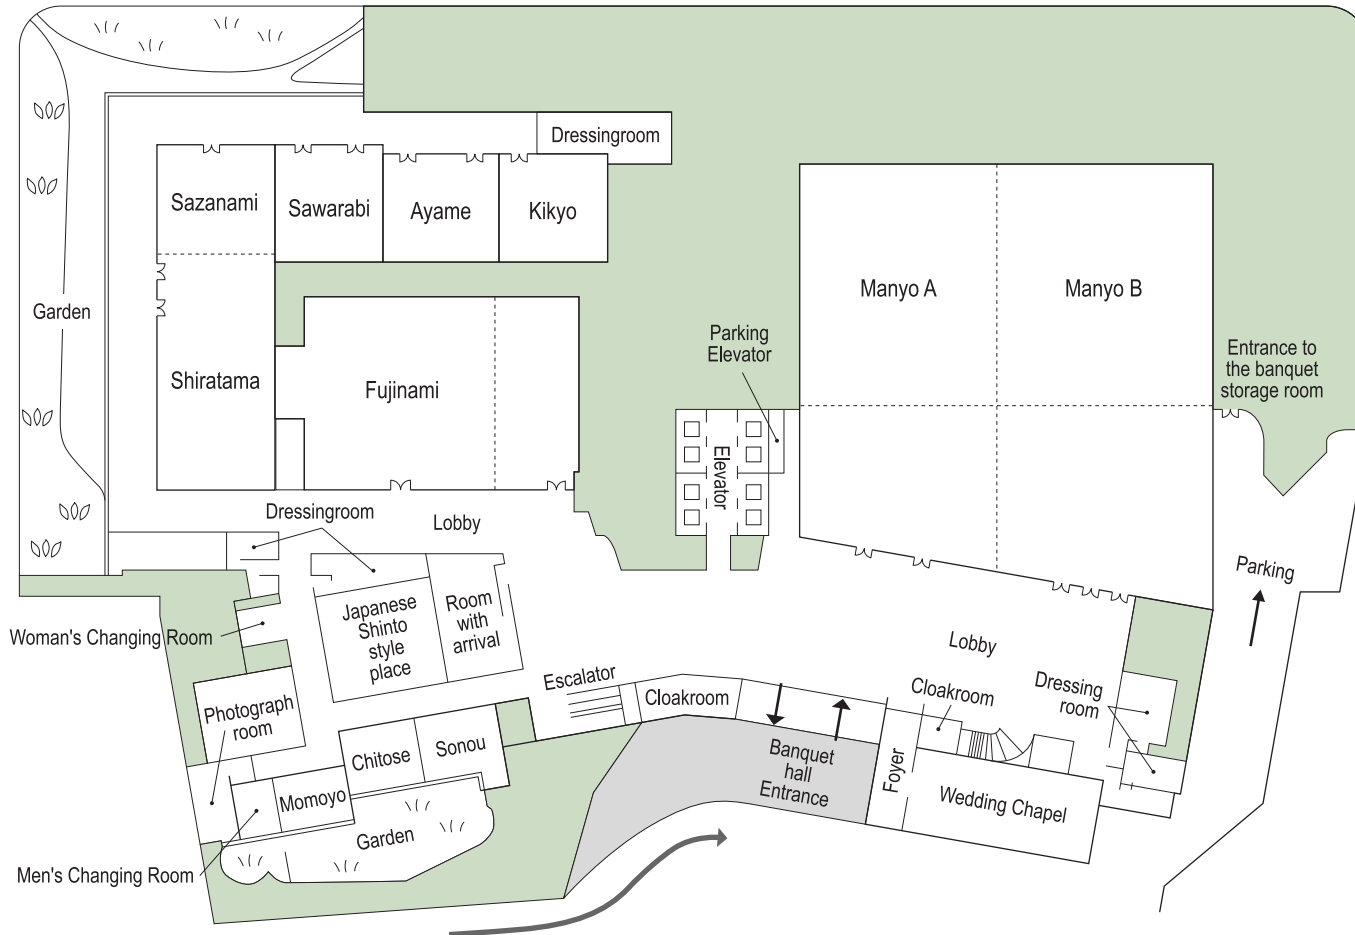

# 1ST FLOOR

## ***HOTEL PACIFIC TOKYO***

3-13-3 Takanawa, Minato-ku, Tokyo 108-8567  
In front of the Takanawa-guchi exit of Shinagawa Station  
Tel: (81)(3)3445-6711