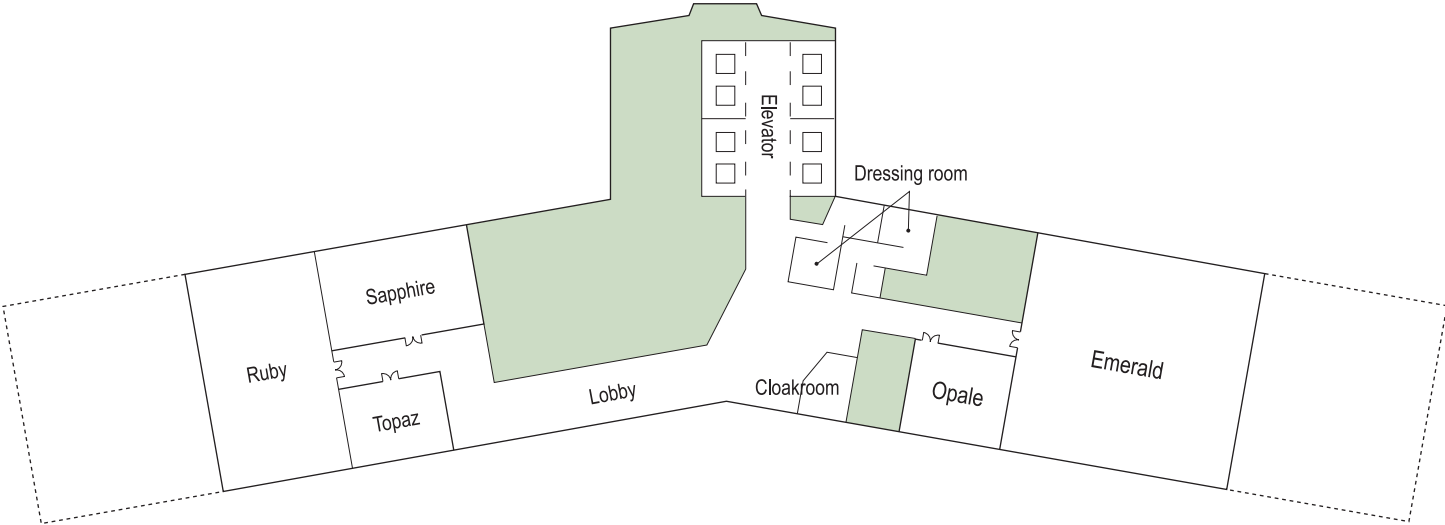

29TH FLOOR

HOTEL PACIFIC TOKYO

3-13-3 Takanawa, Minato-ku, Tokyo 108-8567
In front of the Takanawa-guchi exit of Shinagawa Station
Tel: (81)(3)3445-6711