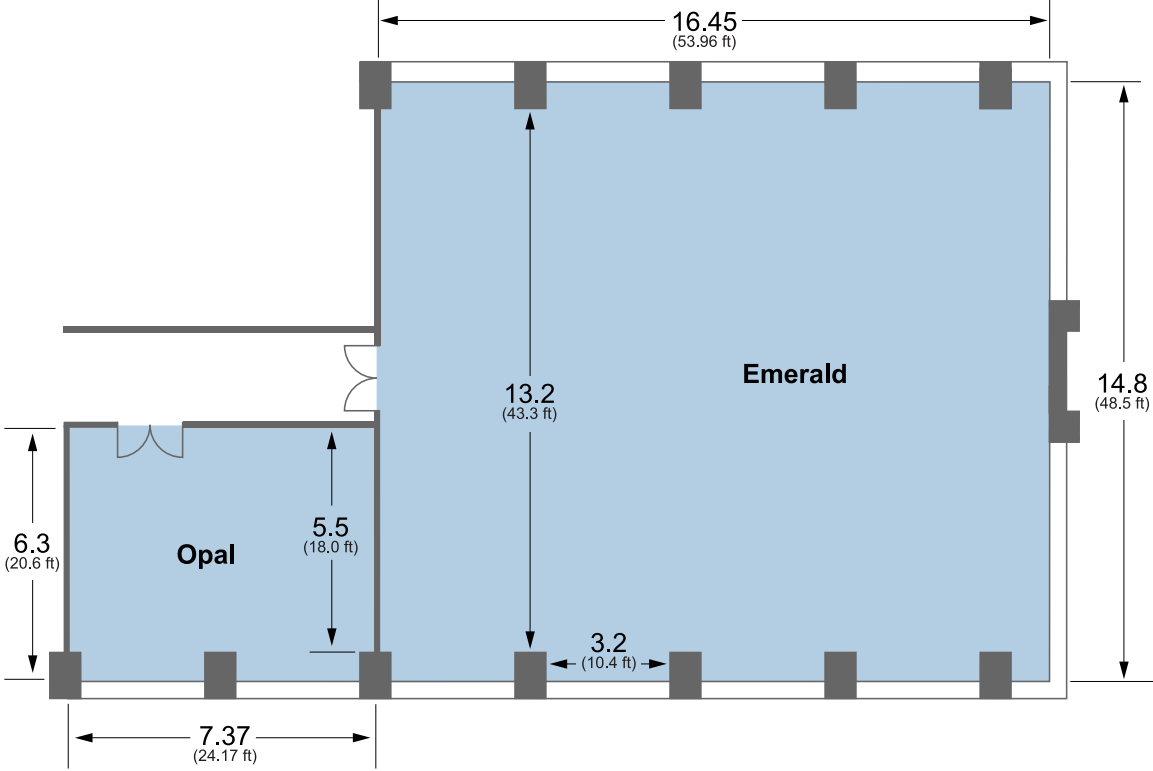

Emerald, Opal / 29th Floor Banquet Rooms

- Opal Main installations
- Light-control equipment

- Emerald Main installations
- Light-control equipment
- Sound equipment
- BGM equipment

HOTEL PACIFIC TOKYO

3-13-3 Takanawa, Minato-ku, Tokyo 108-8567
 In front of the Takanawa-guchi exit of Shinagawa Station
 Tel: (81)(3)3445-6711