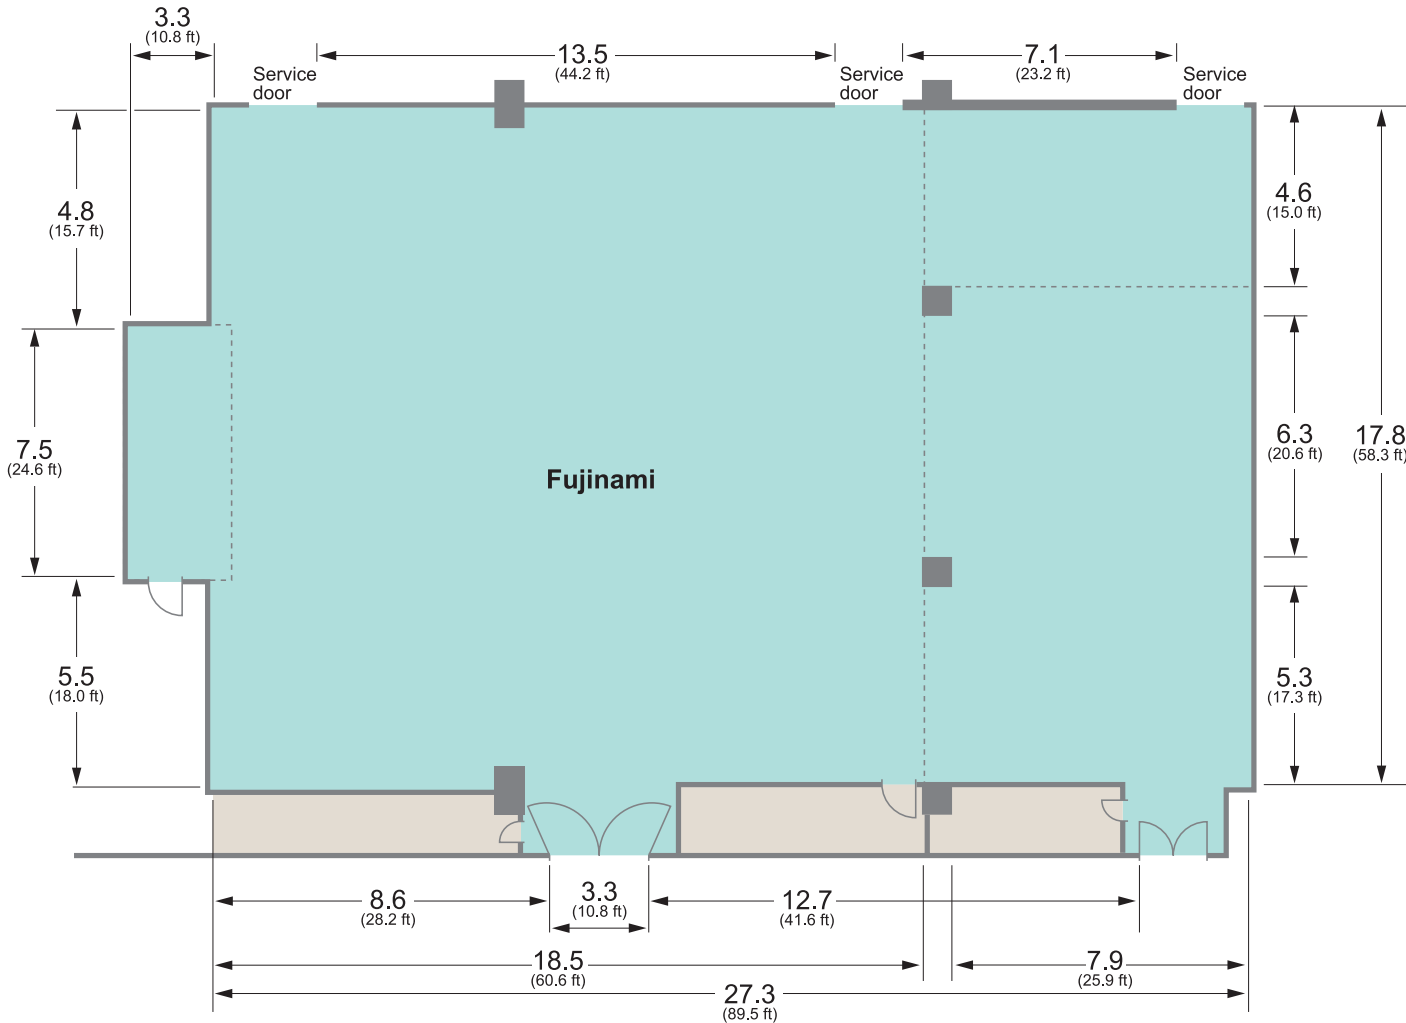

Fujinami / 1st Floor Banquet Rooms

Main installations

- Light-control equipment
- Sound equipment
- BGM equipment
- Fixed light batons
- Standby power supply equipment

Floor space

- Fujinami : 500 sq. m. (5376 sq. ft.)
- Lobby : 150 sq. m. (1612 sq. ft.)