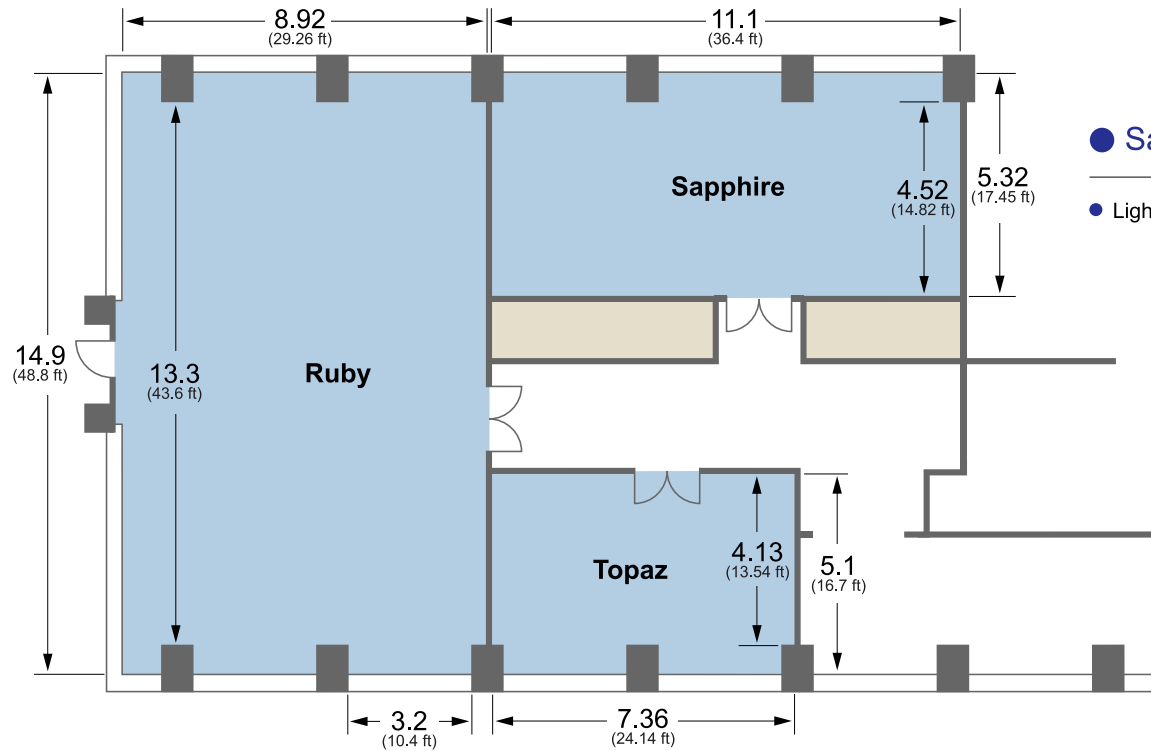

Ruby, Sapphire, Topaz / 29st Floor Banquet Rooms

HOTEL PACIFIC TOKYO

3-13-3 Takanawa, Minato-ku, Tokyo 108-8567
In front of the Takanawa-guchi exit of Shinagawa Station
Tel: (81)(3)3445-6711

● Ruby Main installations