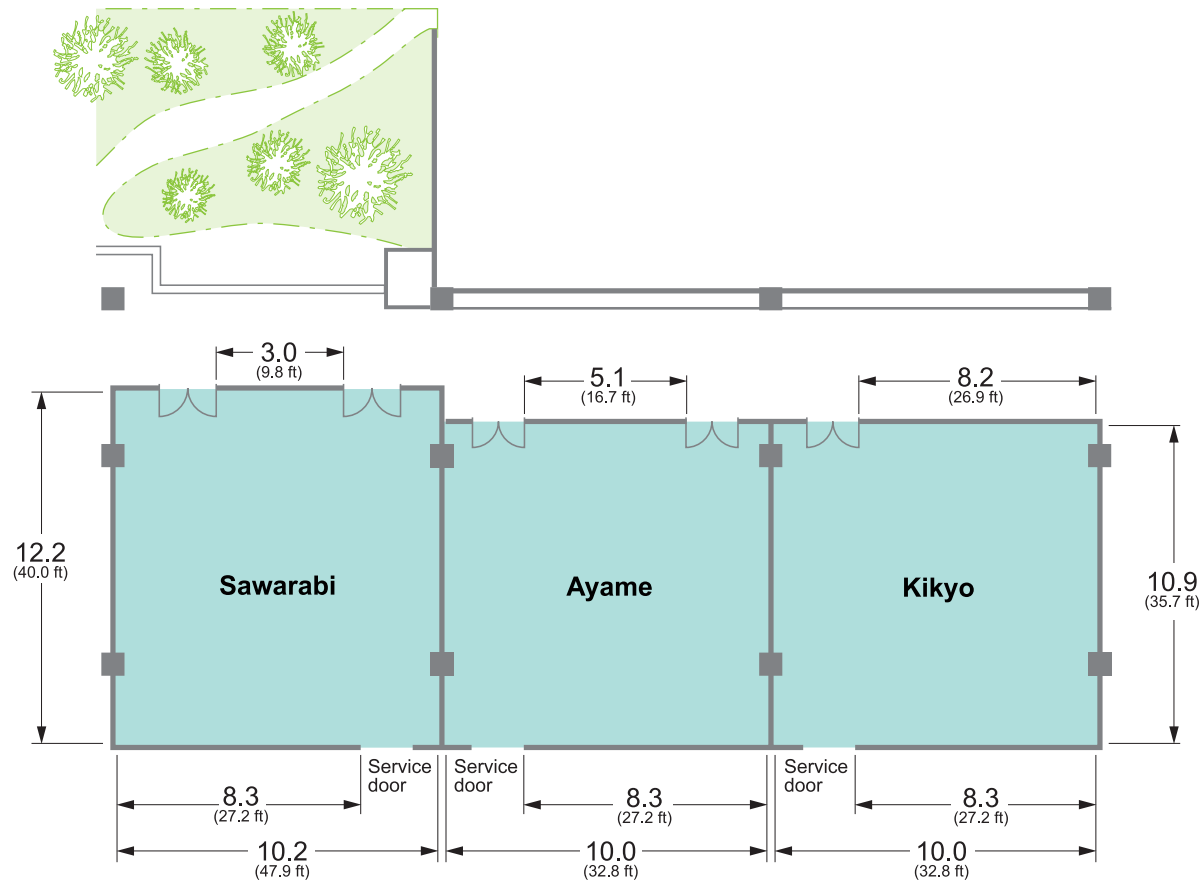

Sawarabi, Ayame, Kikyo / 1st Floor Banquet Rooms

HOTEL PACIFIC TOKYO

3-13-3 Takanawa, Minato-ku, Tokyo 108-8567
 In front of the Takanawa-guchi exit of Shinagawa Station
 Tel: (81)(3)3445-6711