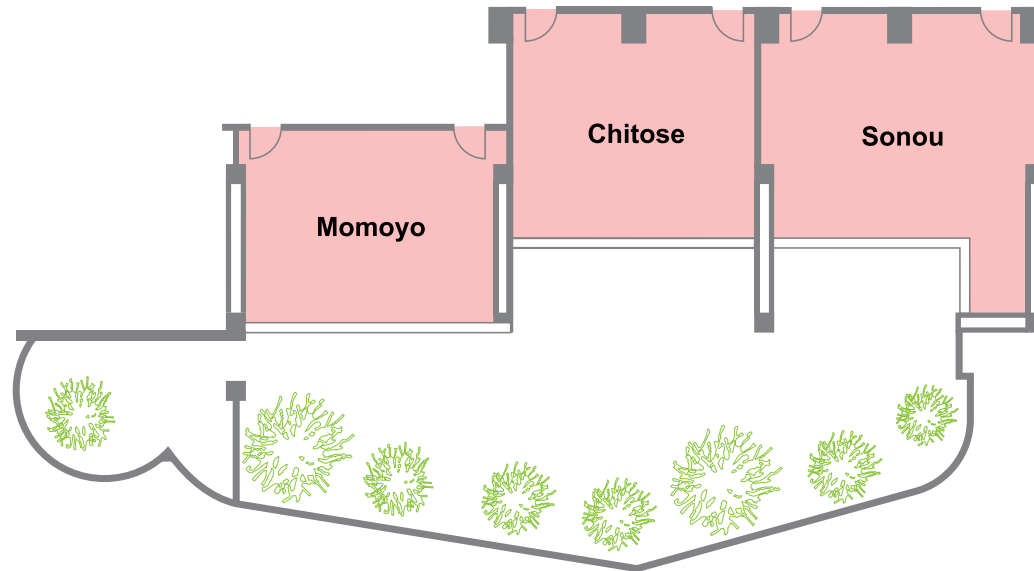

# Momoyo, Chitose, Sonou / 1st Floor Banquet Rooms

● Main installations

● Each room : 45 sq. m. (483 sq. ft.)

***HOTEL PACIFIC TOKYO***

3-13-3 Takanawa, Minato-ku, Tokyo 108-8567  
In front of the Takanawa-guchi exit of Shinagawa Station  
Tel: (81)(3)3445-6711